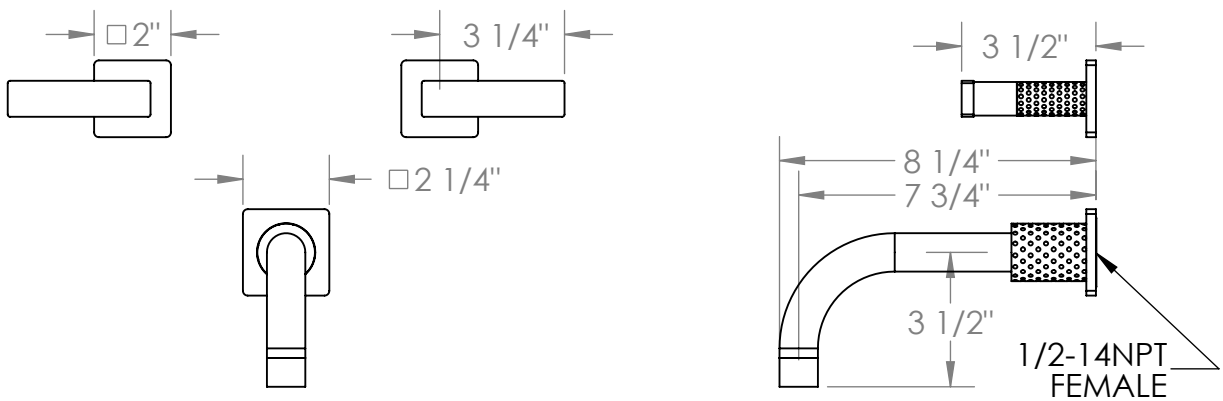

71-5-LLP5

Wall Mounted 3 Hole Bath Set

For use with SS-506 or SS-THV2.2-26C concealed rough

Note: Some building codes require remote pressure balance valves for anti-scald

Meets the applicable requirements of ASME A112.18.1-2005/CSA B125.1-05, entitled "Plumbing Supply Fittings"