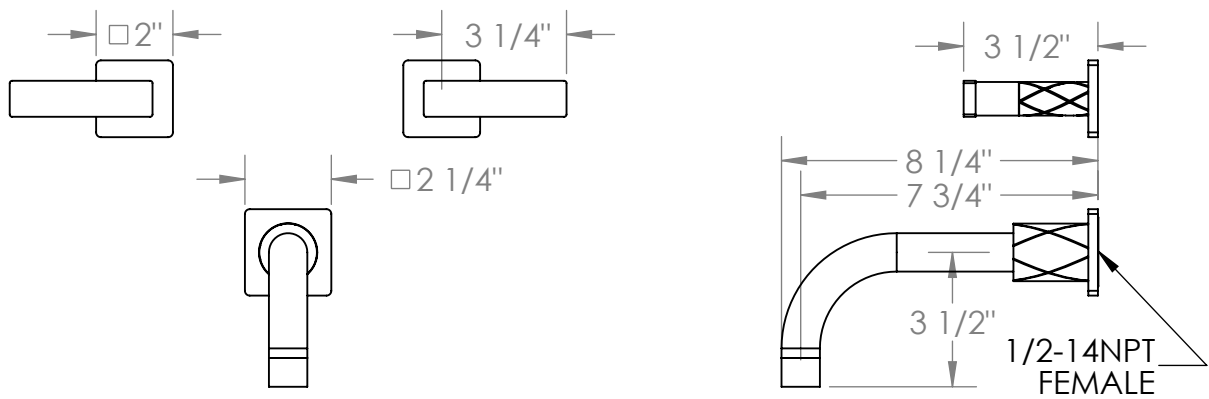

71-5-LLD4

Wall Mounted 3 Hole Bath Set

For use with SS-506 or SS-THV2.2-26C concealed rough

Note: Some building codes require remote pressure balance valves for anti-scald

Meets the applicable requirements of ASME A112.18.1-2005/CSA B125.1-05, entitled "Plumbing Supply Fittings"

WATERMARK DESIGNS 9/12/2019

350 Dewitt Ave Brooklyn NY 11207 USA T 718 257 2800 F 718 257 2144 info@watermark-designs.com

71-5-LLP5

Wall Mounted 3 Hole Bath Set

For use with SS-506 or SS-THV2.2-26C concealed rough